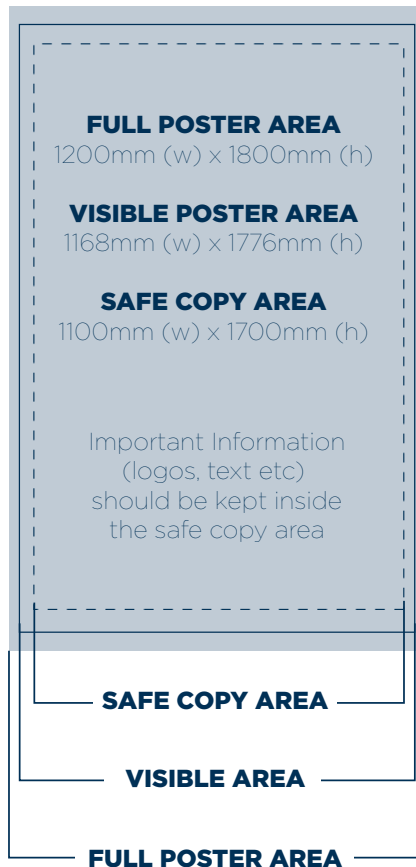

BUS SHELTER

BUS SHELTER

FULL POSTER AREA: 1200mm (w) x 1800mm (h)
SAFE COPY AREA: 1100mm (w) x 1700mm (h)

DESIGN SPECIFICATIONS

600mm (w) x 900mm (h)
Safe Copy Area: 25mm on all sides

All images should be at least 300dpi.
High resolution pdfs accepted.

This is designed at half the size of a Bus Shelter and will be scaled up by printer.

MAX. FILE SIZE ACCEPTED UP TO APPROXIMATELY 50MB